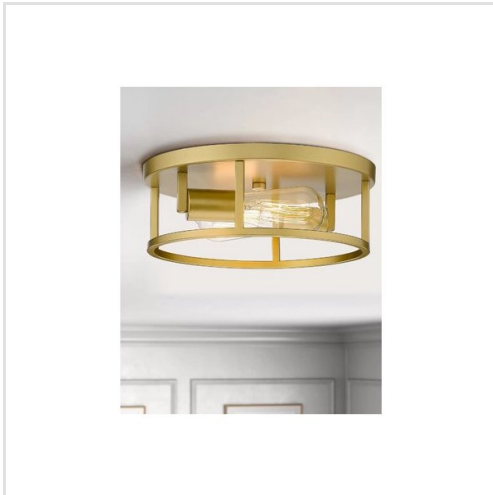

Boob light alternatives

**Industrial Farmhouse Semi-Flush Ceiling Light For Hallway, Kitchen 10-Light V...**

**Vendor:** Everly Quinn

**Price:** \$152.99

**Quantity:** 1.0

**SKU:** W003679942\_1499071667

**Flush Mount Light Fixture, Modern Ceiling Light In Metal Gold Finish, 2-Light...**