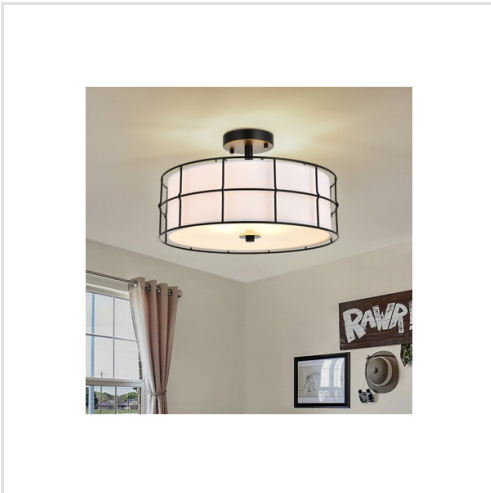

3 - Light 15.9" Dimmable Shaded Drum Semi-flush Mount Ceiling Light Fixtures

Vendor: Everly Quinn

Price: $152.99

Quantity: 1.0

SKU: W007524426_455747405

[Shop It](#)